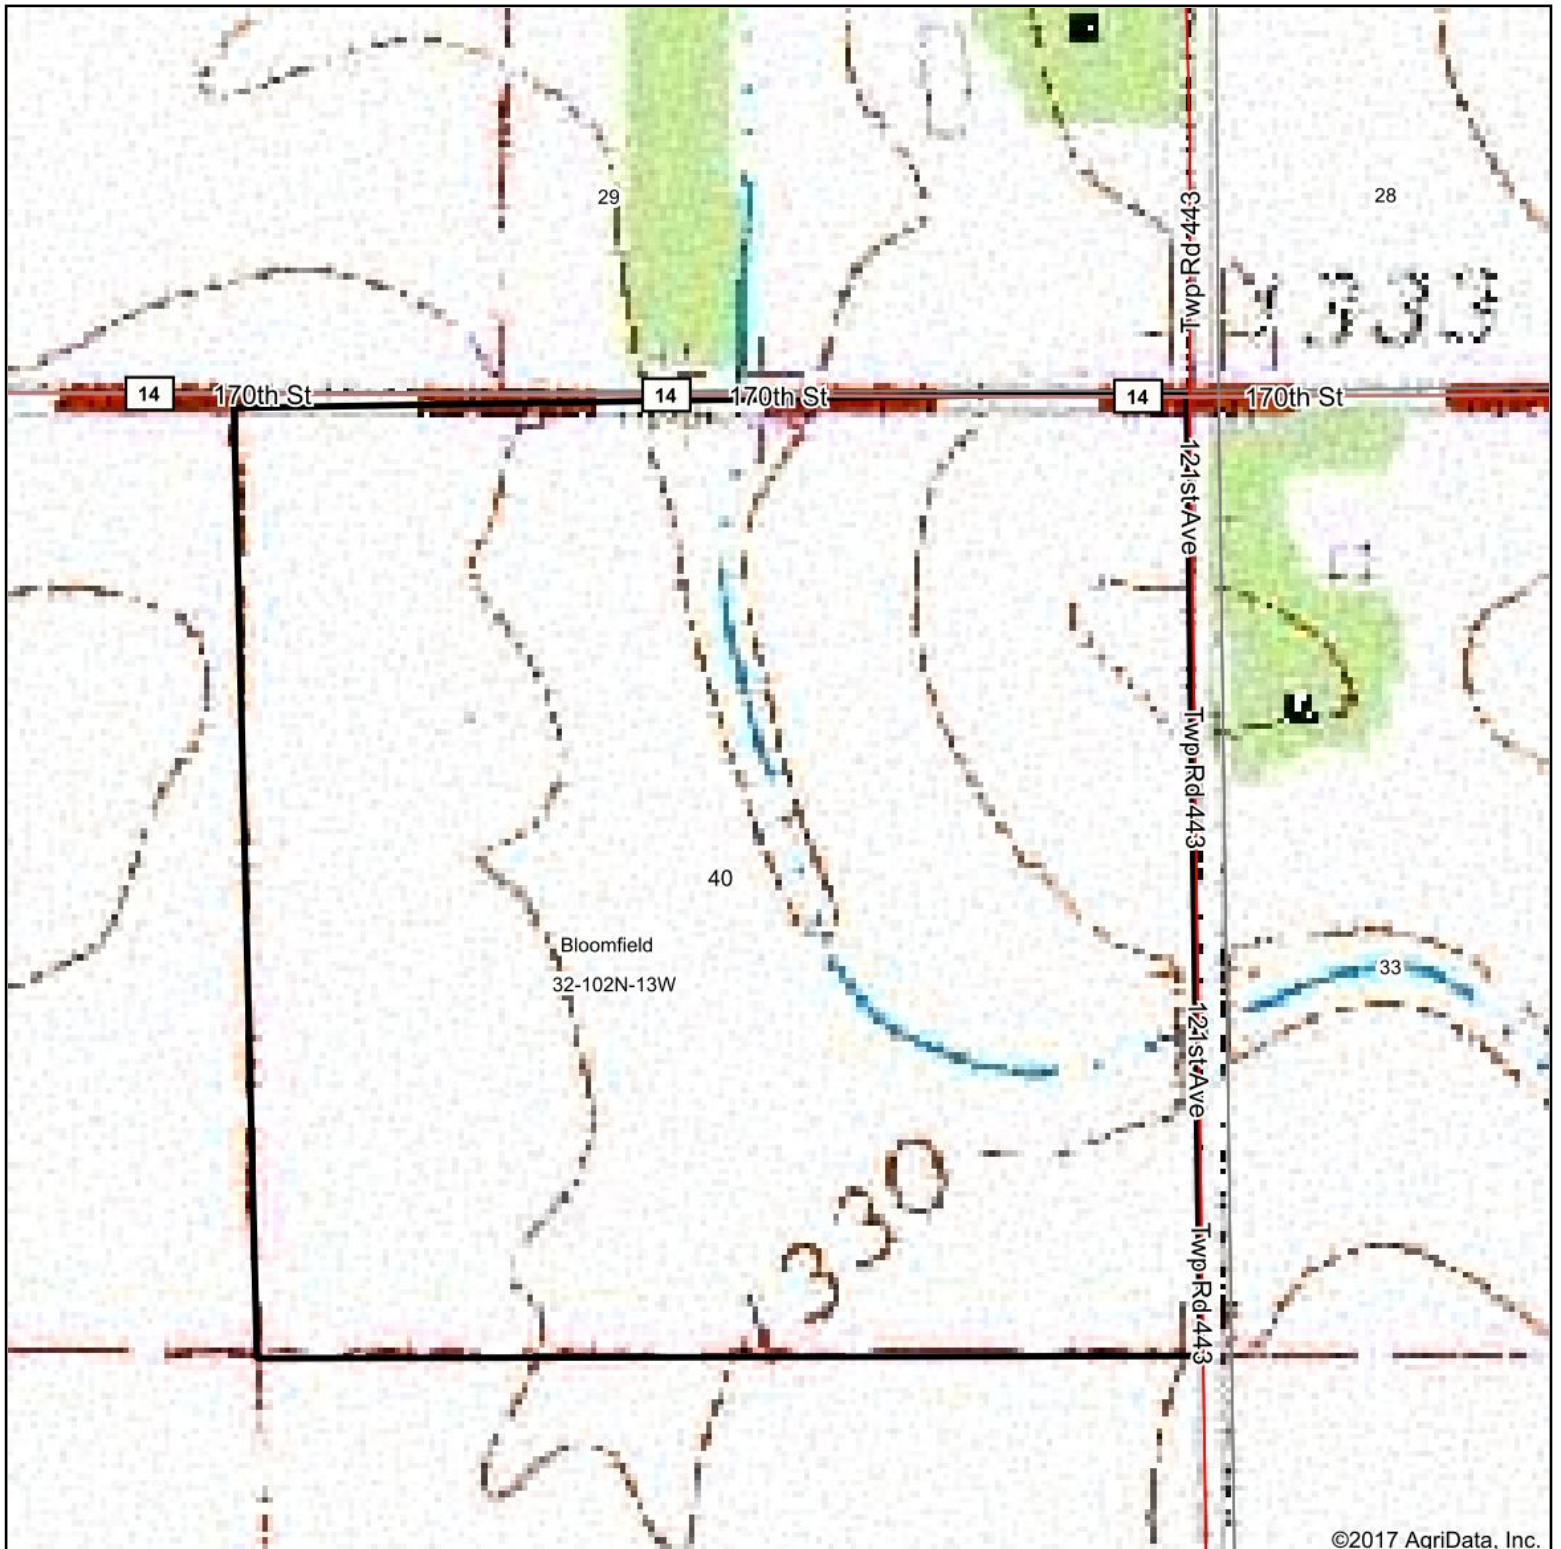

Topography Map

©2017 AgriData, Inc.

map center: 43° 36' 2.06, -92° 24' 41.54

Maps Provided By:

© AgriData, Inc. 2017

www.AgriDataInc.com

32-102N-13W
Fillmore County
Minnesota

12/7/2017